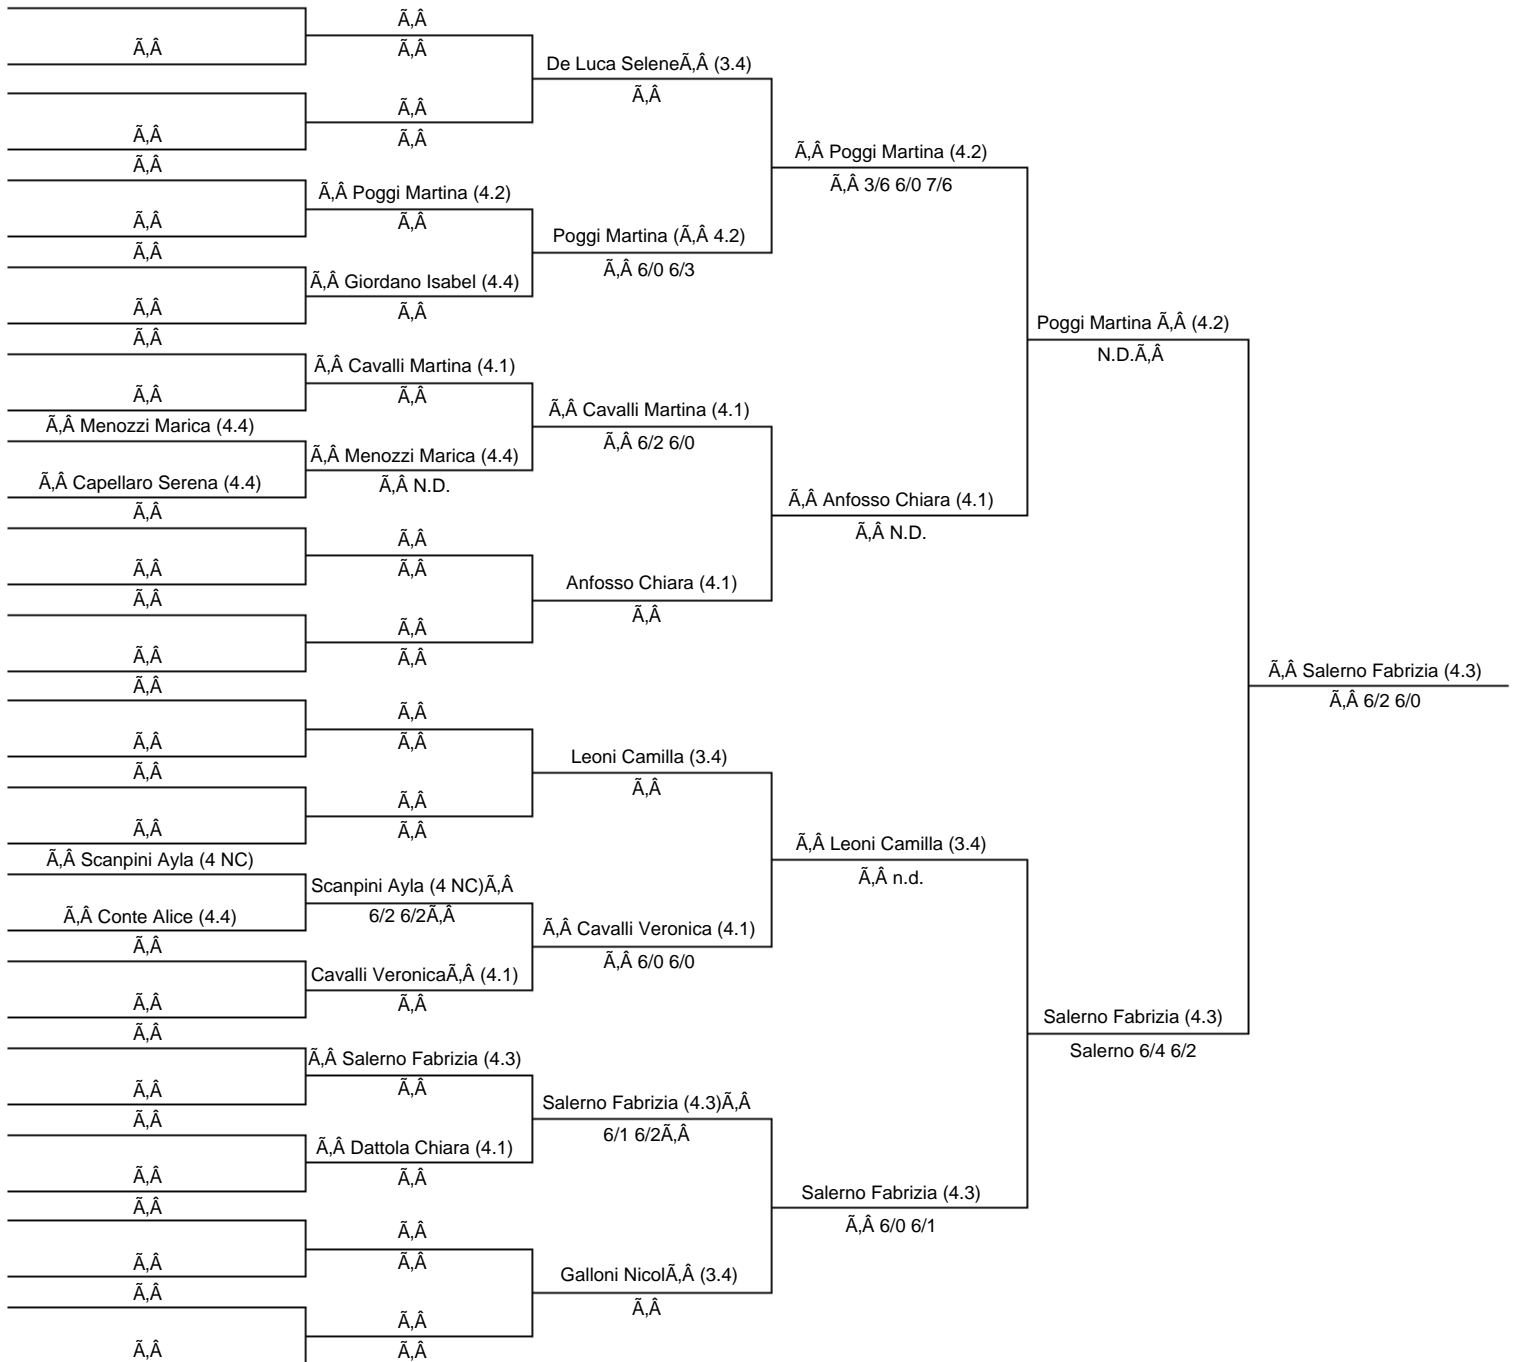

THE MODEL COMPETITION CARD

Bordighera Lawn Tennis Club 1878

Torneo di 3a Cat. Limitato 3.3

Gentlemen  
X Ladies

X Single  
Double

Singolare Femminile

First Round

Second Round

Quarter Finals

Semi-Final Round

Final Round

Winner

Teste di Serie

- 1) De Luca Selene (3.4) vs Galloni Nicol (3.4)
- 2) Poggi Martina (4.2) vs Anfosso Chiara (4.1)
- 3) Leoni Camilla (3.4) vs Anfosso Chiara (4.1)
- 4) Anfosso Chiara (4.1) vs Salerno Fabrizia (4.3)
- 5) Giordano Isabel (4.4) vs Salerno Fabrizia (4.3)
- 6) Cavalli Martina (4.1) vs Salerno Fabrizia (4.3)
- 7) Menozzi Marica (4.4) vs Salerno Fabrizia (4.3)
- 8) Anfosso Chiara (4.1) vs Salerno Fabrizia (4.3)